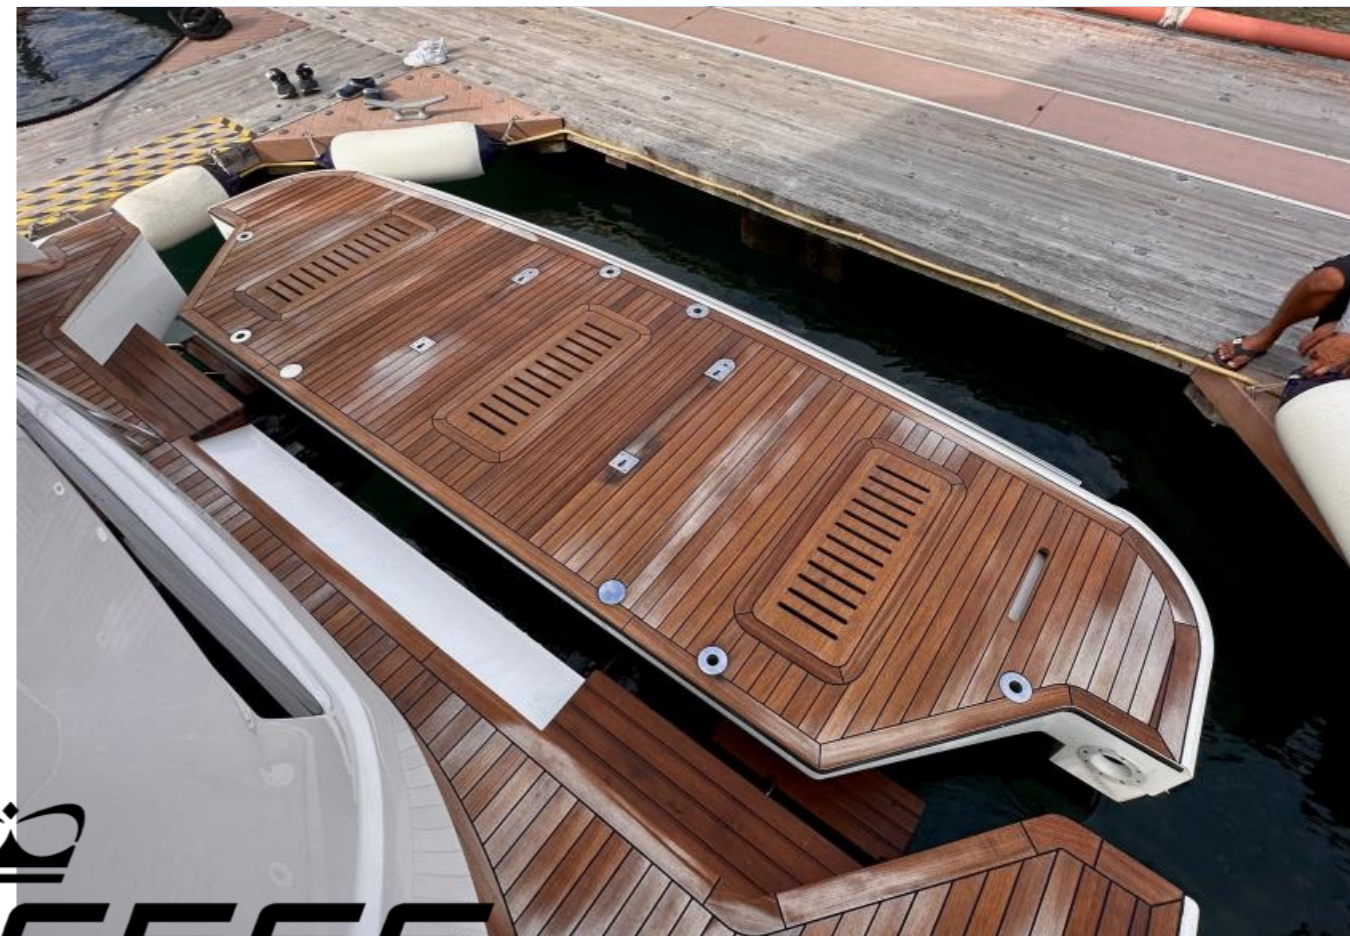

PRINCESS

OFFICIAL DISTRIBUTOR TAIWAN